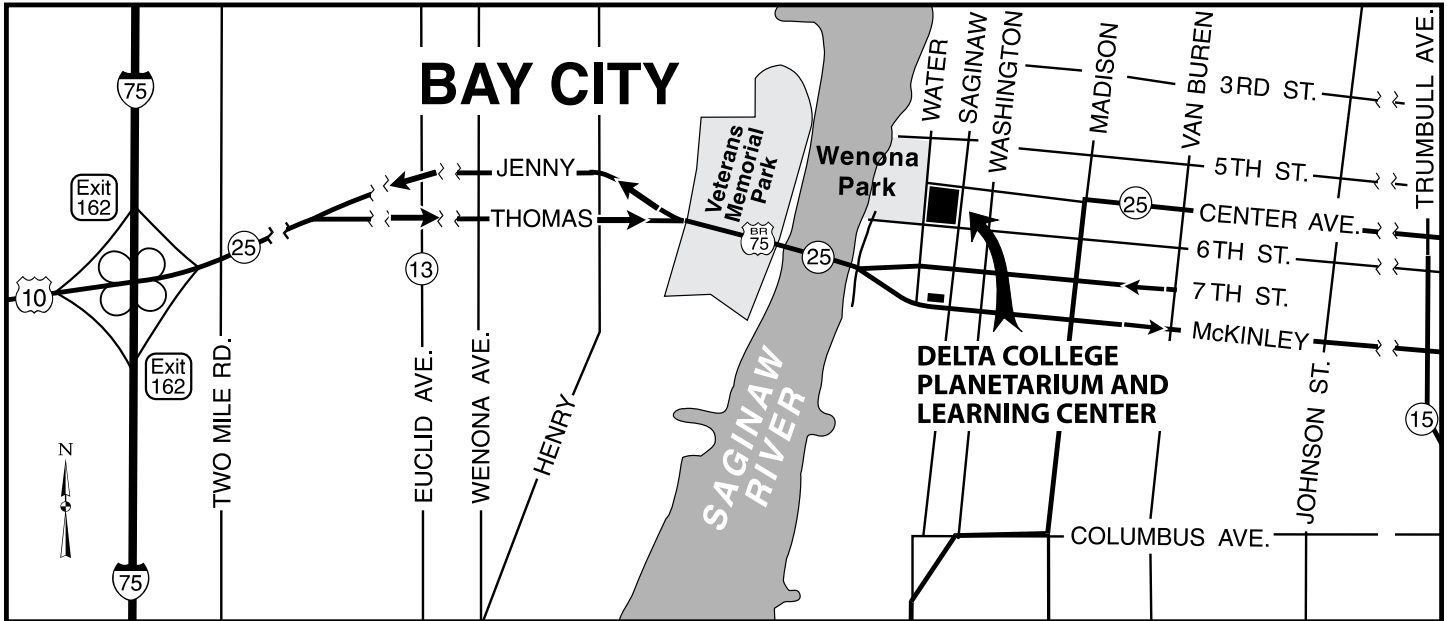

Delta College

Planetarium & Learning Center

100 Center Avenue • Bay City, MI • (989) 667-2260

FROM I-75 (NORTH AND SOUTH)

Take exit 162 to downtown Bay City/M-25.

Continue on one-way Thomas Street.

Cross over river at first stop light (Holiday Inn on corner).

Turn left at stop light onto Saginaw Street, and go two blocks to 6th Street.

Cars: Turn left onto 6th Street to enter Delta parking lot.

Busses: Turn left onto 6th Street, turn right onto Water Street, and park at Planetarium entrance.

FROM US-10 (AUBURN/MIDLAND AREAS)

US-10 crosses over I-75 and becomes M-25 into Bay City.

Continue on one-way Thomas Street.

Cross over river at first stop light (Holiday Inn on corner).

Turn left at stop light onto Saginaw Street, and go two blocks to 6th Street.

Cars: Turn left onto 6th Street to enter Delta parking lot.

Busses: Turn left onto 6th Street, turn right onto Water Street, and park at Planetarium entrance.

Delta College is a Tobacco/Smoke Free Campus